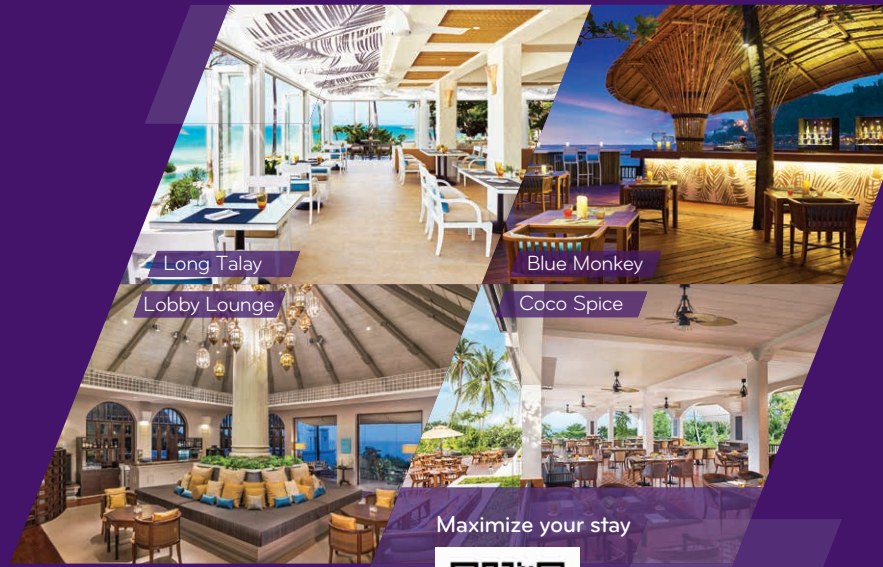

Taste the SPG Life

spg[*]
Starwood
Preferred
Guest

DIG IN TO RICH REWARDS WHEN YOU DINE WITH SPG IN CHAWENG NOI BEACH, KOH SAMUI.

Discover memorable dining experiences at **Sheraton Samui Resort** and **Vana Belle**, a **Luxury Collection Resort, Koh Samui**, located just 200m apart along Chaweng Noi Beach. Charge all restaurant meals at either resort to your guest-room bill.

Enjoy **15% Discount** on food only and earn Starpoints® when you dine with SPG®.

SHERATON SAMUI RESORT

Long Talay

Hours:

11:00 AM - 11:00 PM

All-day beach front dining venue, with panoramic ocean views and selection of international, Thai and Seafood dishes.

New Lunch Combo Menu

11:30 AM - 5:00 PM

Blue Monkey Bar

Hours:

9:00 AM - Midnight

Happy Hour:

5:30 - 7:00 PM

Enjoy beautiful views over the Gulf of Siam as you sip a signature cocktail or cool beverage from the beach front terrace.

Lobby Lounge

Hours:

8:00 AM - 11:00 PM

Happy Hour:

9:00 - 10:00 PM

Update online at Link@Sheraton or join friends for a premium glass of wine with outstanding ocean views from the elevated hillside setting.

Coco Spice

Hours:

6:00 - 11:00 AM

Serving a sumptuous buffet breakfast each day with a wide variety of bakery, International and Asian favorites.

Long Talay

Lobby Lounge

Blue Monkey

Coco Spice

Maximize your stay

For reservations contact
Guest Services
or call 077 422 020
www.sheratonsamui.com

VANA BELLE RESORT

Panali

Hours:

11:30 AM - 11:00 PM

Beachside dining with thatched covered area and open-air terrace, Panali presents traditional Italian dishes, premier wines and breathtaking views.

Lobby Lounge

Hours:

5:00 PM - Midnight

Happy Hour:

9:00 - 10:30 PM

Perched above the beach and shaded by a thatched roof, enjoy a relaxed, open-air setting with gourmet snacks, whiskies, beer, wine and cocktails.

Kiree

Hours:

6:30 - 11:00 AM (Breakfast)

3:00 - 4:30 PM (Afternoon Tea)

6:00 - 11:00 PM (Dinner)

Elegant and opulently furnished dining room with alfresco terrace. Indulge in an à la carte dinner menu, comprising Southern Thai specialities.

Pool Bar

Hours:

9:00 AM - Midnight

Happy Hour:

5:00 - 6:30 PM

Enjoy panoramic ocean views, signature cocktails and refreshing cold beverages while relaxing in the infinity-pool cabanas or elegant lounge chairs.