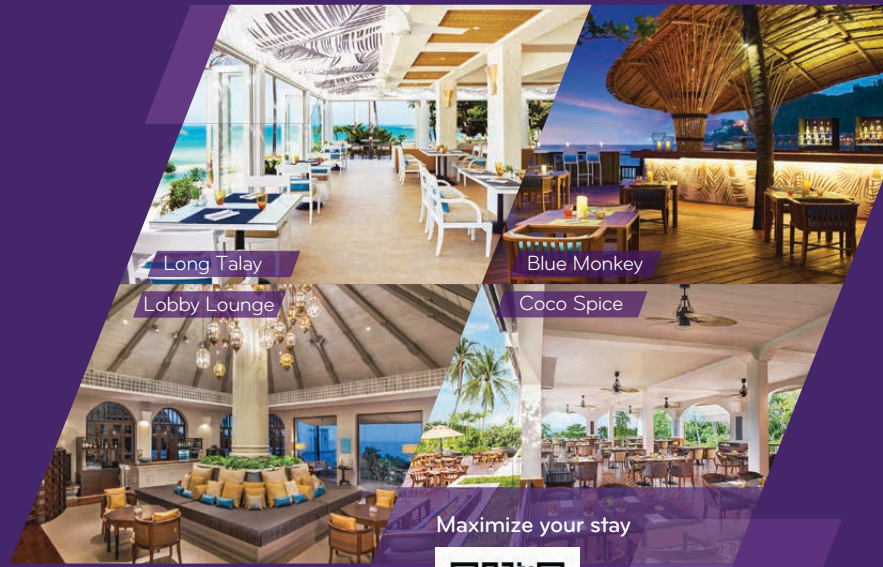

Taste the SPG Life

spg[*]
Starwood
Preferred
Guest

DIG IN TO RICH REWARDS WHEN YOU DINE WITH SPG IN CHAWENG NOI BEACH, KOH SAMUI.

Discover memorable dining experiences at **Sheraton Samui Resort** and **Vana Belle, a Luxury Collection Resort, Koh Samui**, located just 200m apart along Chaweng Noi Beach. Charge all restaurant meals at either resort to your guest-room bill.

Enjoy **15% Discount** on food only and earn Starpoints® when you dine with SPG®.

SHERATON SAMUI RESORT

Long Talay

Hours:

11:00 AM - 11:00 PM

All-day beach front dining venue, with panoramic ocean views and selection of international, Thai and Seafood dishes.

New Lunch Combo Menu

11:30 AM - 5:00 PM

Blue Monkey Bar

Hours:

9:00 AM - Midnight

Happy Hour:

5:30 PM - 7:00 PM

Enjoy beautiful views over the Gulf of Siam as you sip a signature cocktail or cool beverage from the beach front terrace.

New Lunch Combo Menu

11:30 AM - 5:00 PM

Lobby Lounge

Hours:

8:00 AM - 11:00 PM

Happy Hour:

9:00 PM - 10:00 PM

Update online at Lobby Lounge or join friends for a premium glass of wine with outstanding ocean views from the elevated hillside setting.

Coco Spice

Hours:

6:00 AM - 11:00 AM

Serving a sumptuous buffet breakfast each day with a wide variety of bakery, International and Asian favorites.

Long Talay

Lobby Lounge

Blue Monkey

Coco Spice

Maximize your stay

For reservations contact
Guest Services
or call 077 422 020
www.sheratonsamui.com

VANA BELLE RESORT

Panali

Hours:

11:30 AM - 11:00 PM

Beachside dining with thatched covered area and open-air terrace, Panali presents traditional Italian dishes, premier wines and breathtaking views.

Lobby Lounge

Hours:

5:00 PM - Midnight

Happy Hour:

9:00 PM - 10:30 PM

Perched above the beach and shaded by a thatched roof, enjoy a relaxed, open-air setting with gourmet snacks, whiskies, beer, wine and cocktails.

Kiree

Hours:

6:30 AM - 11:00 AM (Breakfast)

3:00 PM - 4:30 PM (Afternoon Tea)

6:00 PM - 11:00 PM (Dinner)

Elegant and opulently furnished dining room with alfresco terrace. Indulge in an à la carte dinner menu, comprising of Southern Thai specialties.

Pool Bar

Hours:

9:00 AM - Midnight

Happy Hour:

5:00 PM - 6:30 PM

Enjoy panoramic ocean views, signature cocktails and refreshing cold beverages while relaxing in the infinity-pool cabanas or elegant lounge chairs.