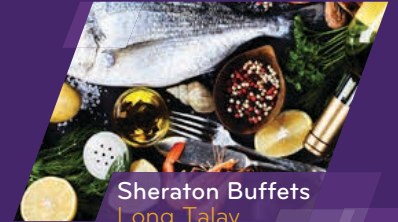

Sheraton Buffets
Long Talay
MON / THU / SAT
6:00 PM - 10:00 PM

Themed buffet nights featuring flavors from around the world, Asian cuisine, and BBQ.

MON & THU: THB 990++ per adult
THB 495++ per child (4-11yrs)
(including soft drinks)
SAT: THB 1,200++ per adult
THB 600++ per child (4-11yrs)
(including soft drinks)

Buy One, Get One Free